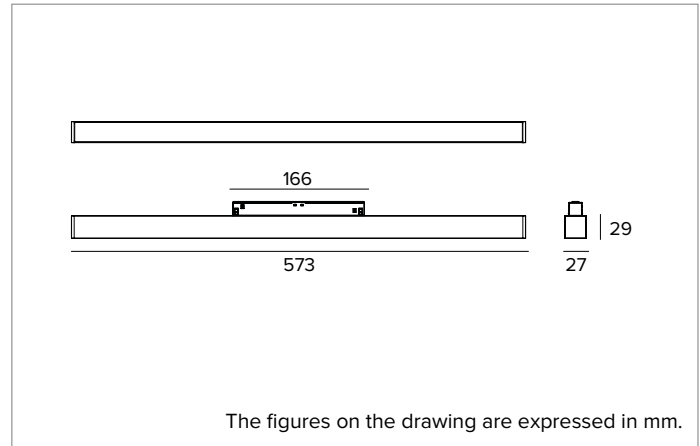

1T6626EL | FORTYEIGHT Logico 30

Low voltage linear LED fixture for track installation

		4000K	H(m)	D(m)	E _{max} (lx)
		Ra90		104°	
Fixture Power	13W	1	2.55	379	
Source Flux	1600lm	2	5.09	95	
Fixture Flux	996lm	3	7.64	42	
Efficacy	77lm/W	4	10.19	24	
TS1075	I _{max} =237cd/klm	I _{max}	379cd	5	12.74

Optical efficiency: 62%

Fixture flux: 996lm

Luminous efficacy: 77lm/W

Photobiological safety: Compliant with RG1 low risk group

MECHANICAL CHARACTERISTICS

Painted extruded aluminium body available in two different lengths.

Colour and finish: Deep black

Dimensions: L=573mm

Weight: 0.37Kg

Version: ON-OFF

Degree of protection: IP20

ELECTRICAL CHARACTERISTICS

Electronic ON-OFF power supply for track.

Fixture Power: 13W